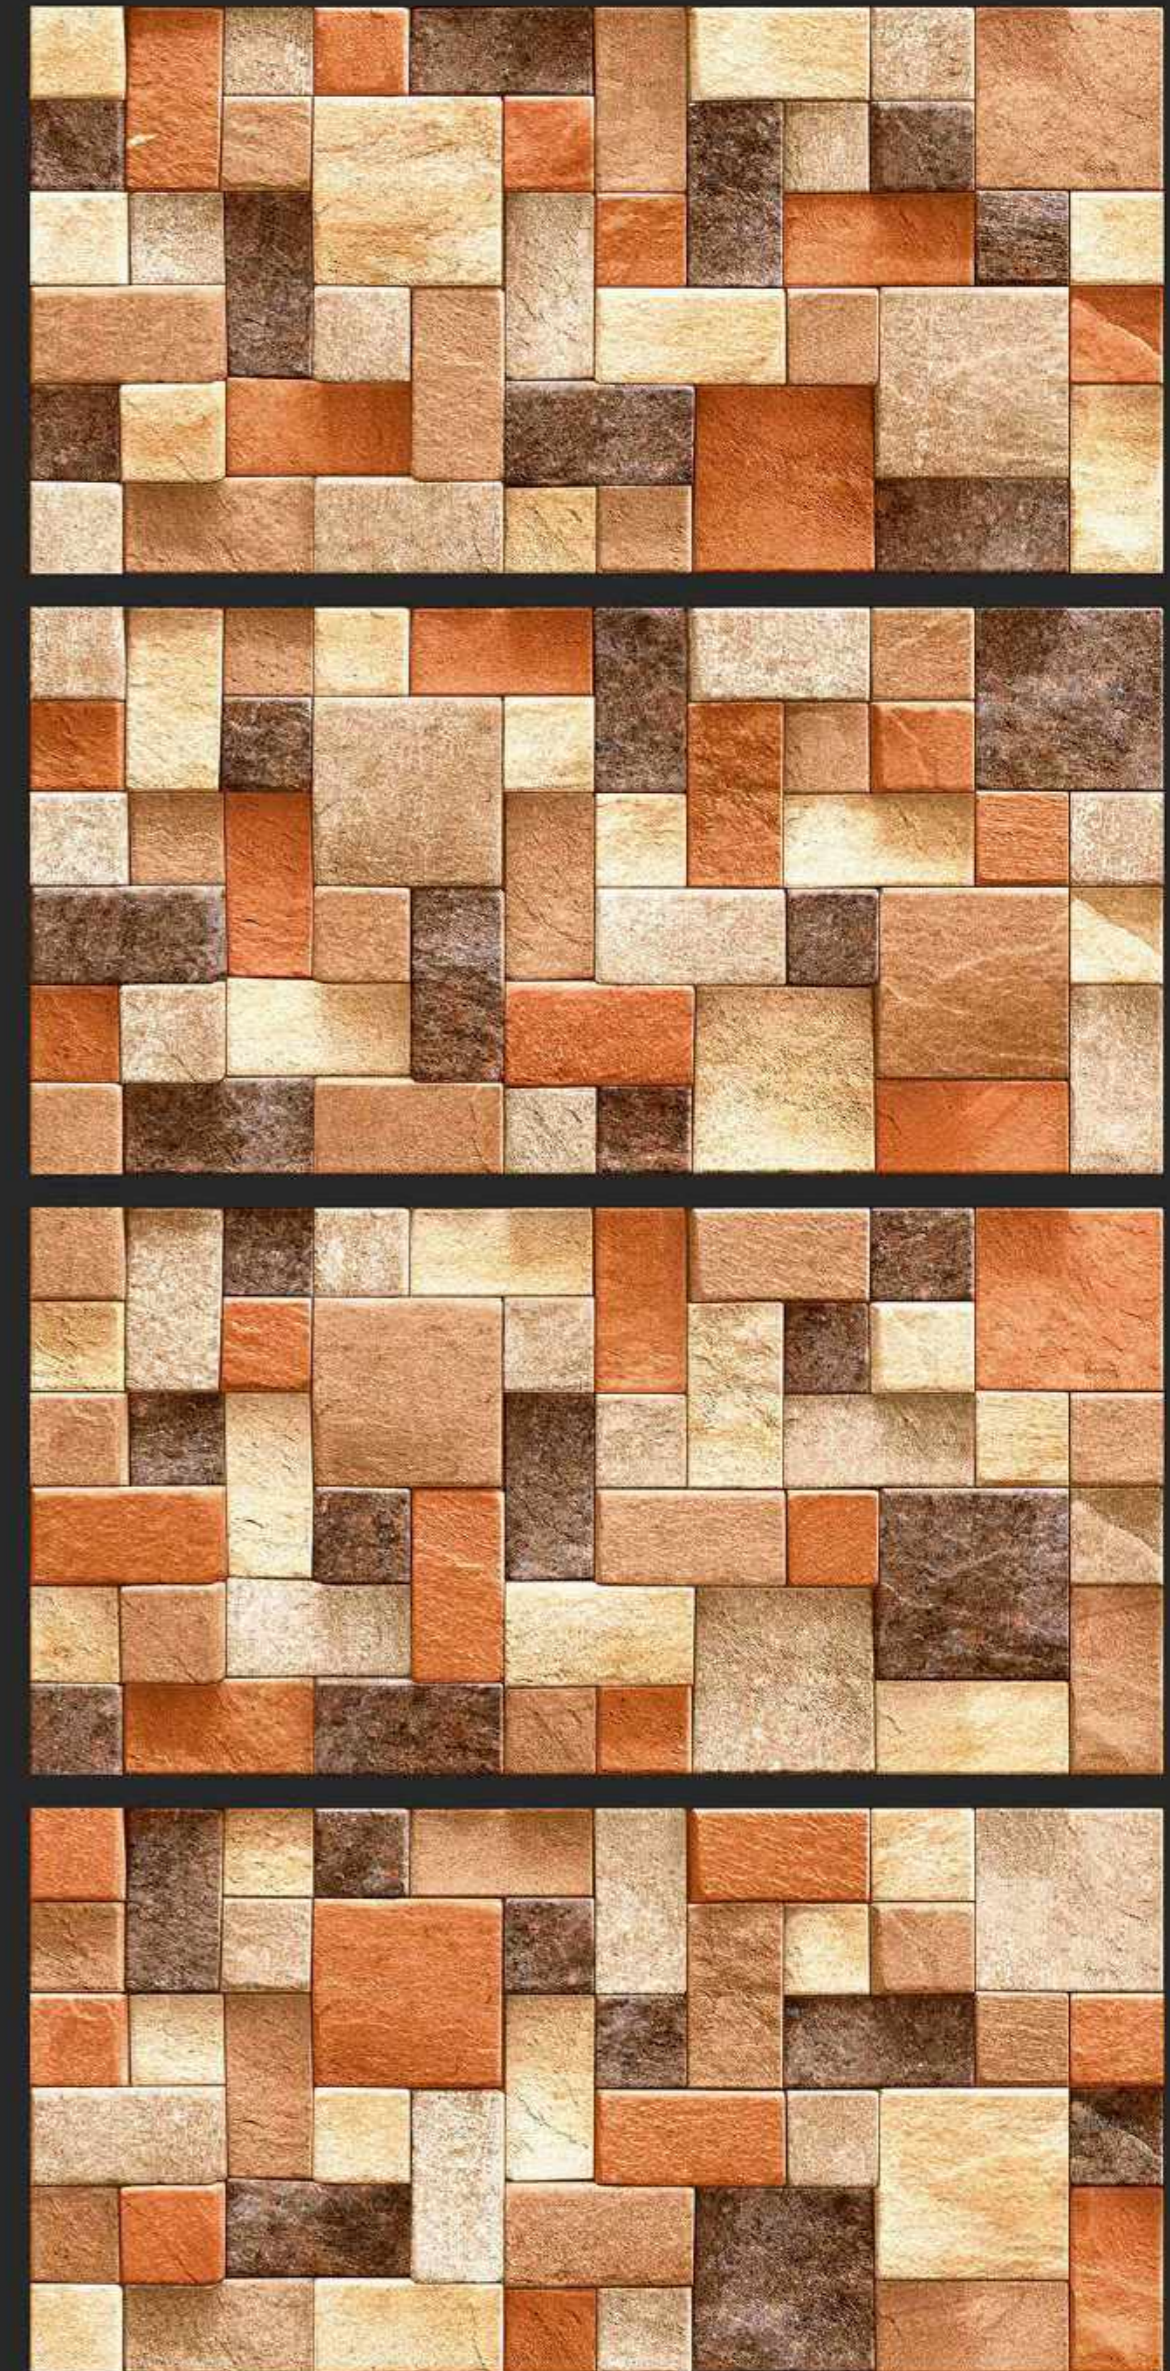

# Available Carving

*Collection*

*300 x 600 mm*

HIGH DEPTH  
ELEVATION

ALASKA

HIGH DEPTH  
ELEVATION  
300 X 600 MM

RANDOM

ALASKA COLLECTION