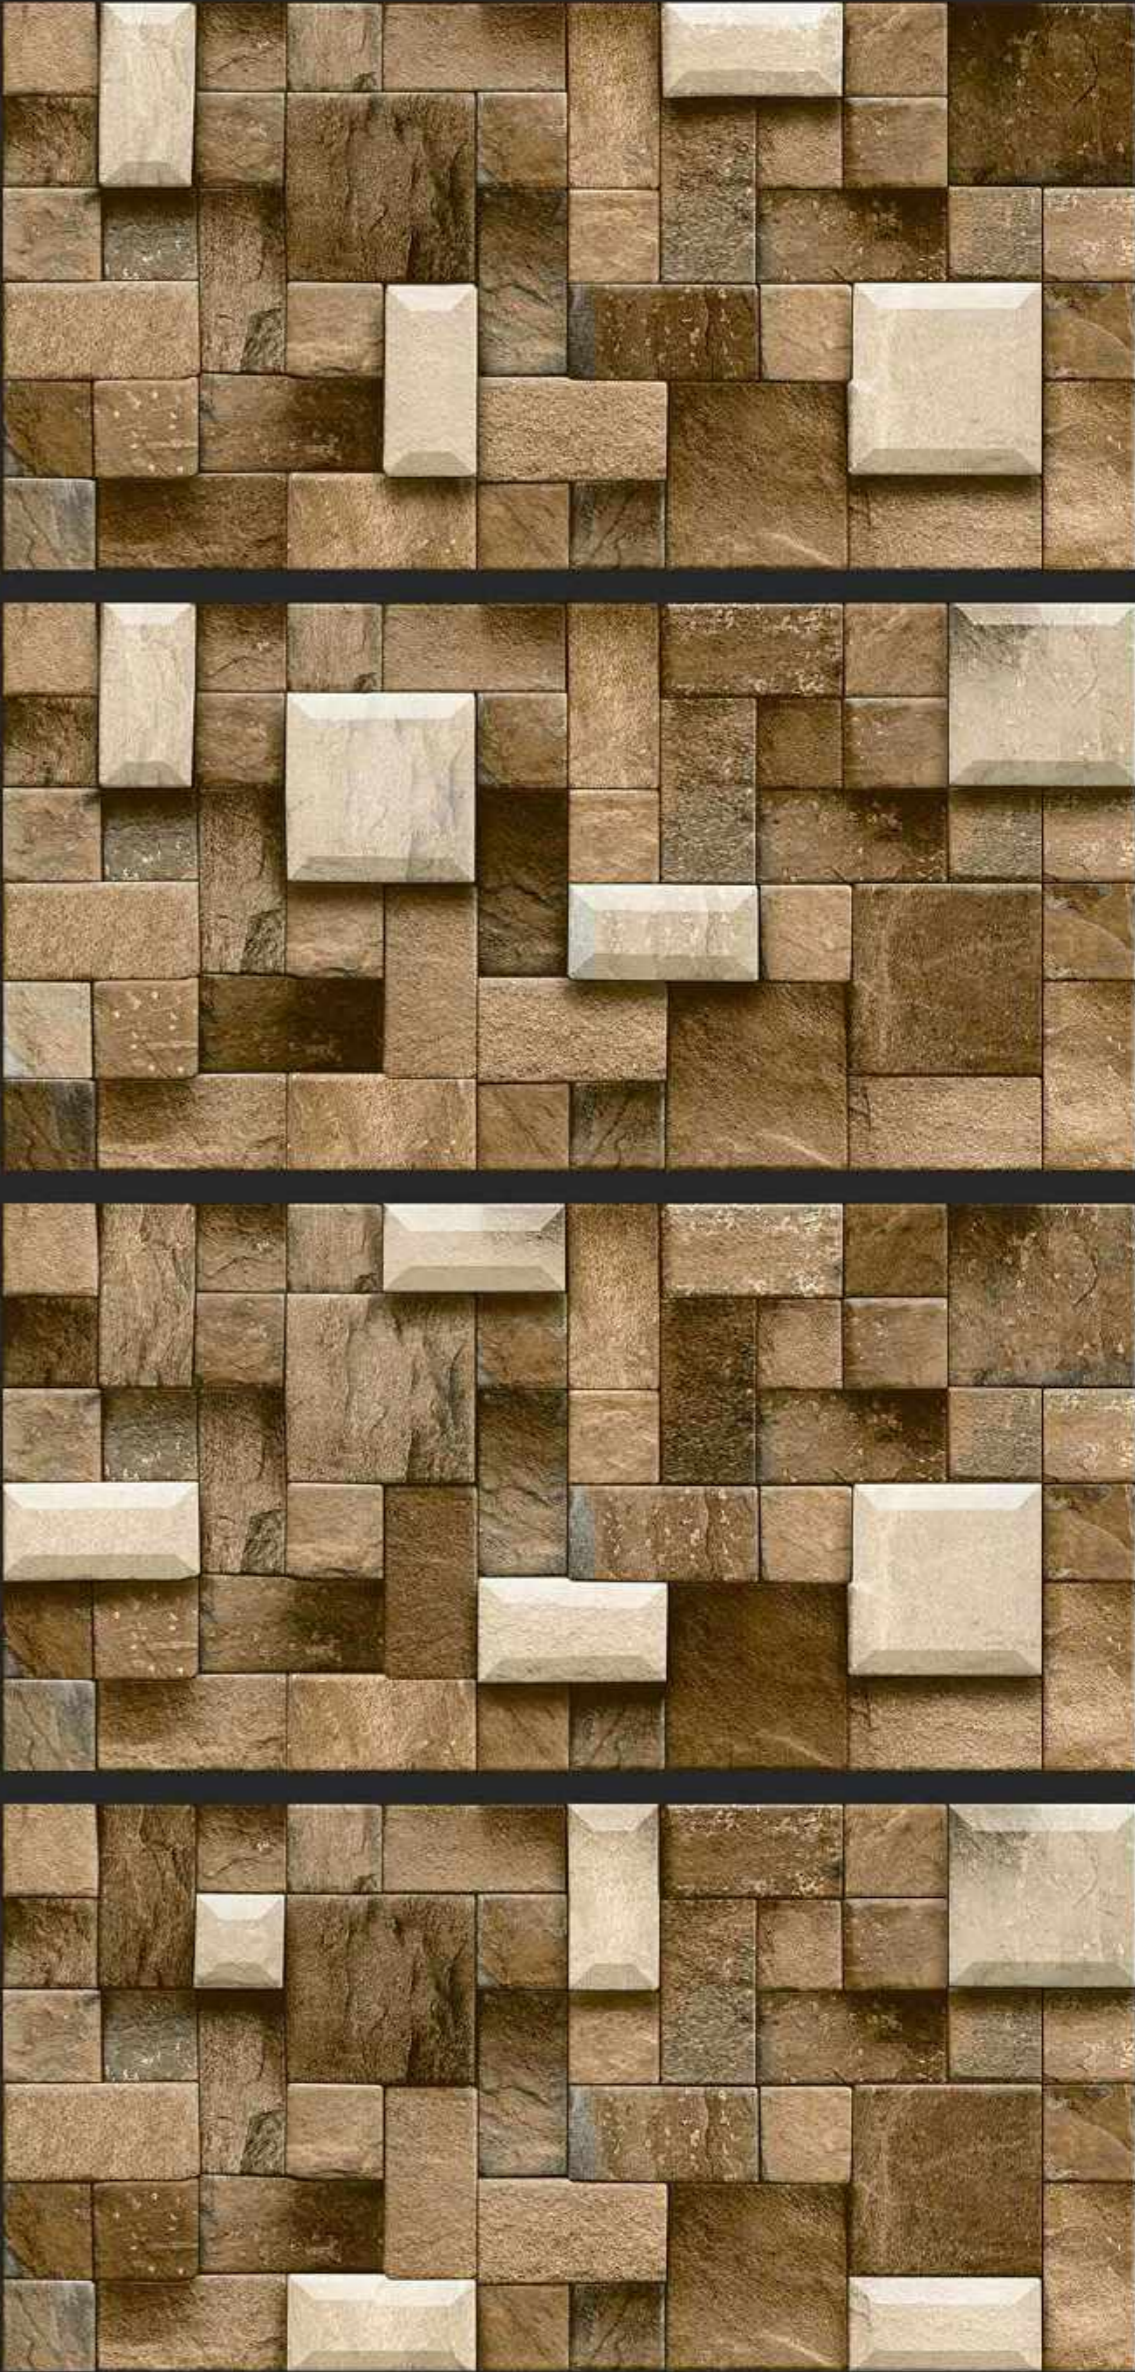

HIGH DEPTH
ELEVATION
300 X 600 MM

RANDOM

ALASKA COLLECTION

ALASKA-02