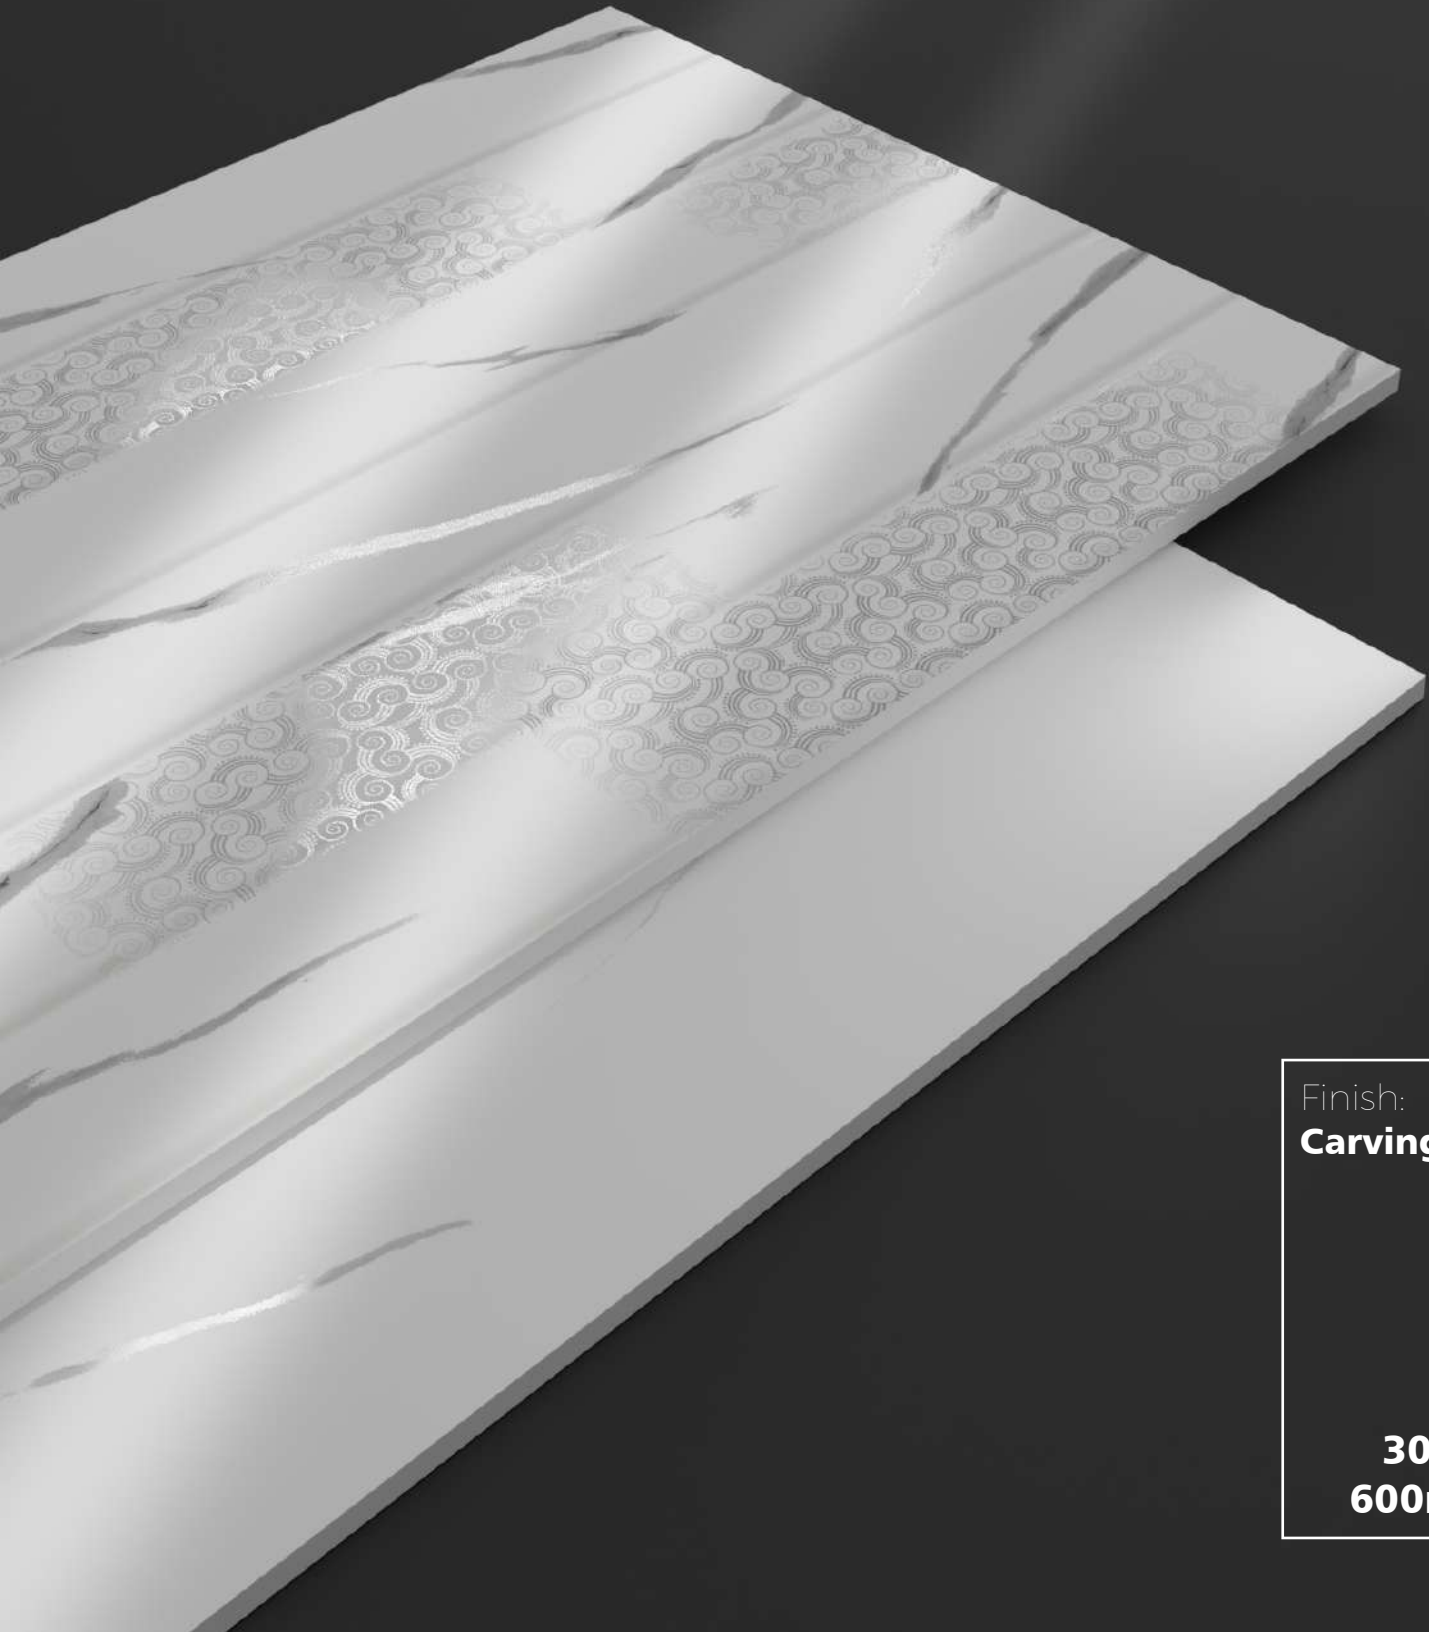

Type : **Endless**

**100%
Waterproof**

Anti-Slip

**High
Strength**

**Random
Design**

**Eco
Friendly**

**Floor &
Wall**

Finish:
Carving