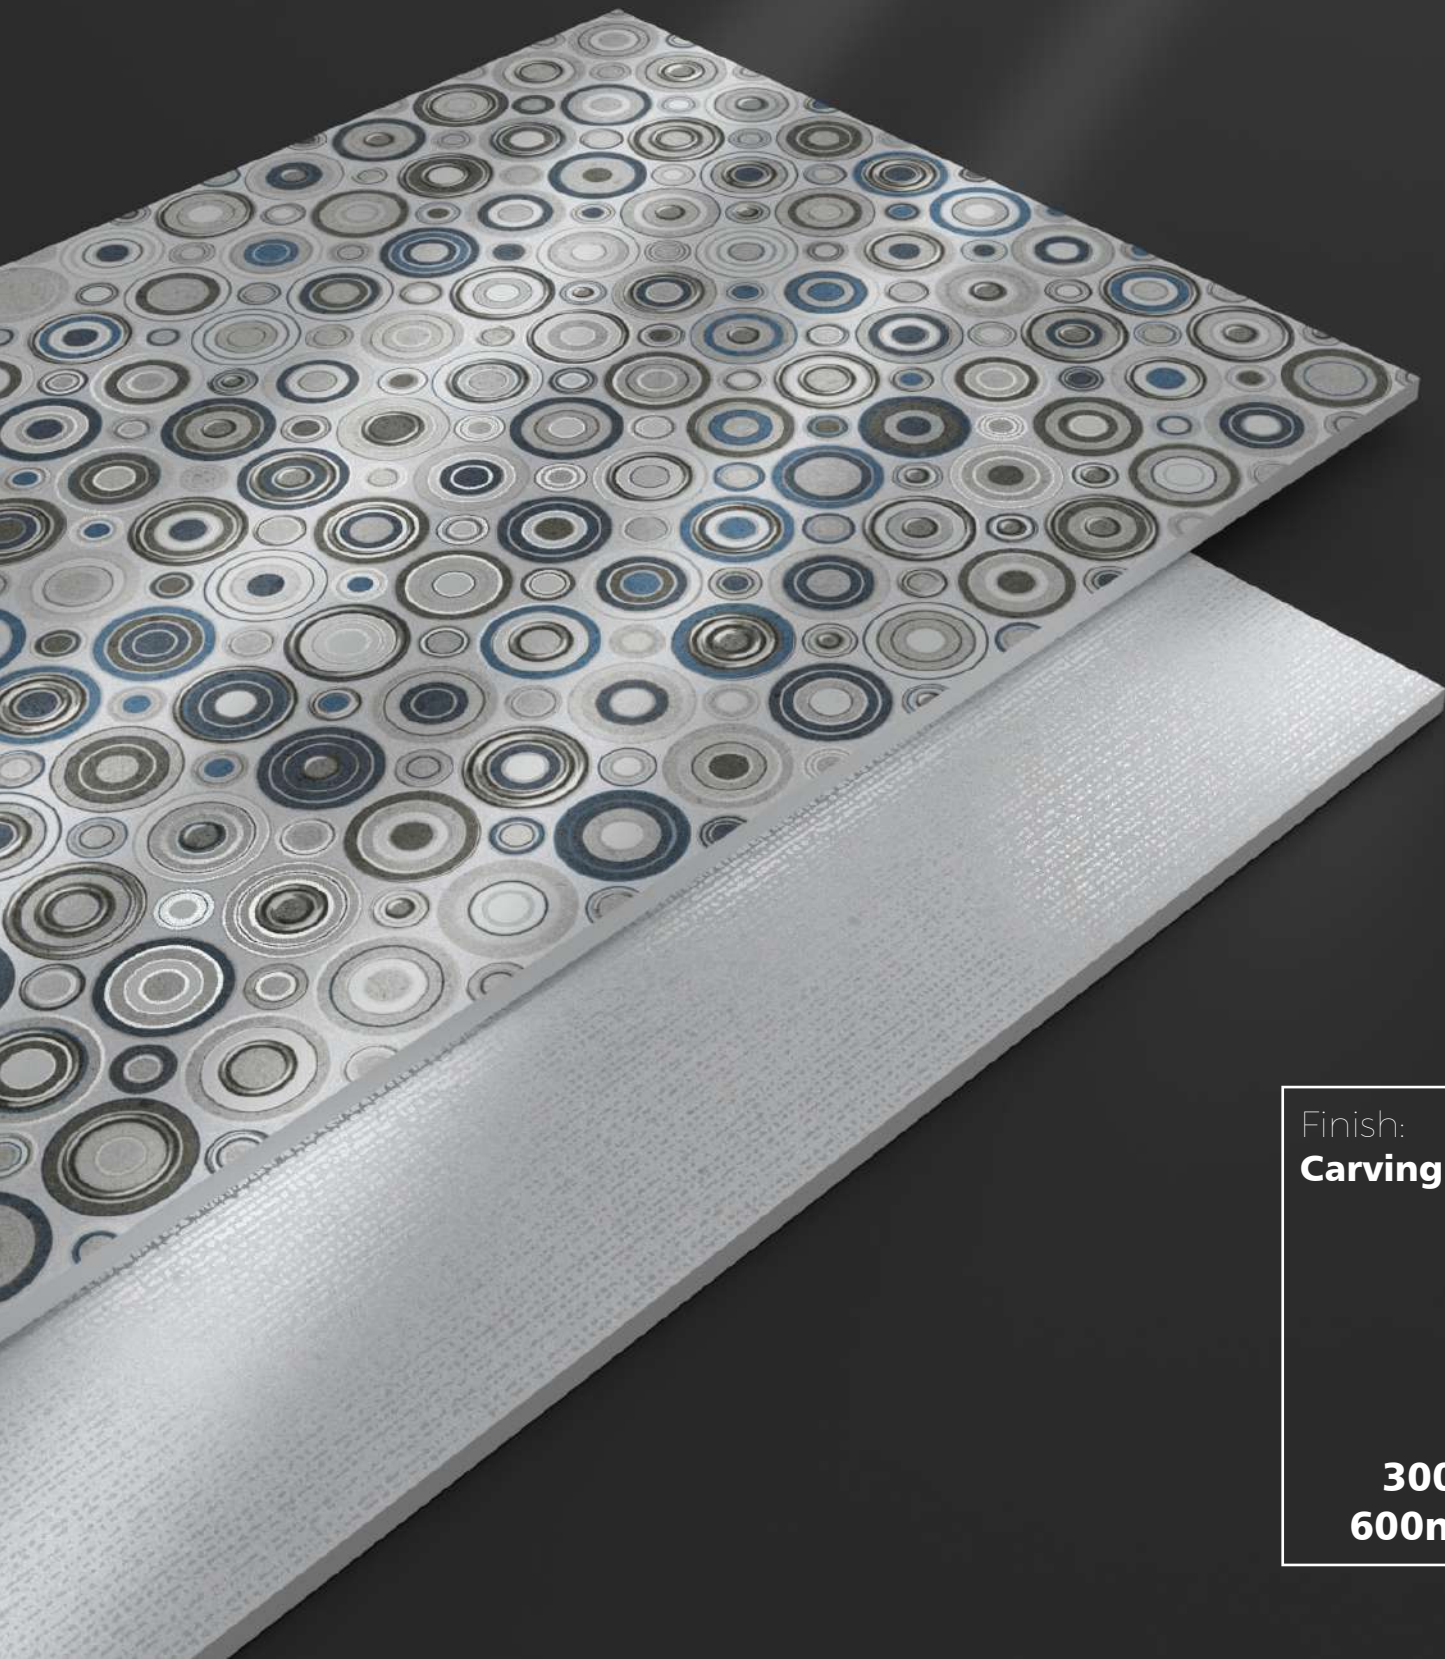

Finish:
Carving

**300 x
600mm**