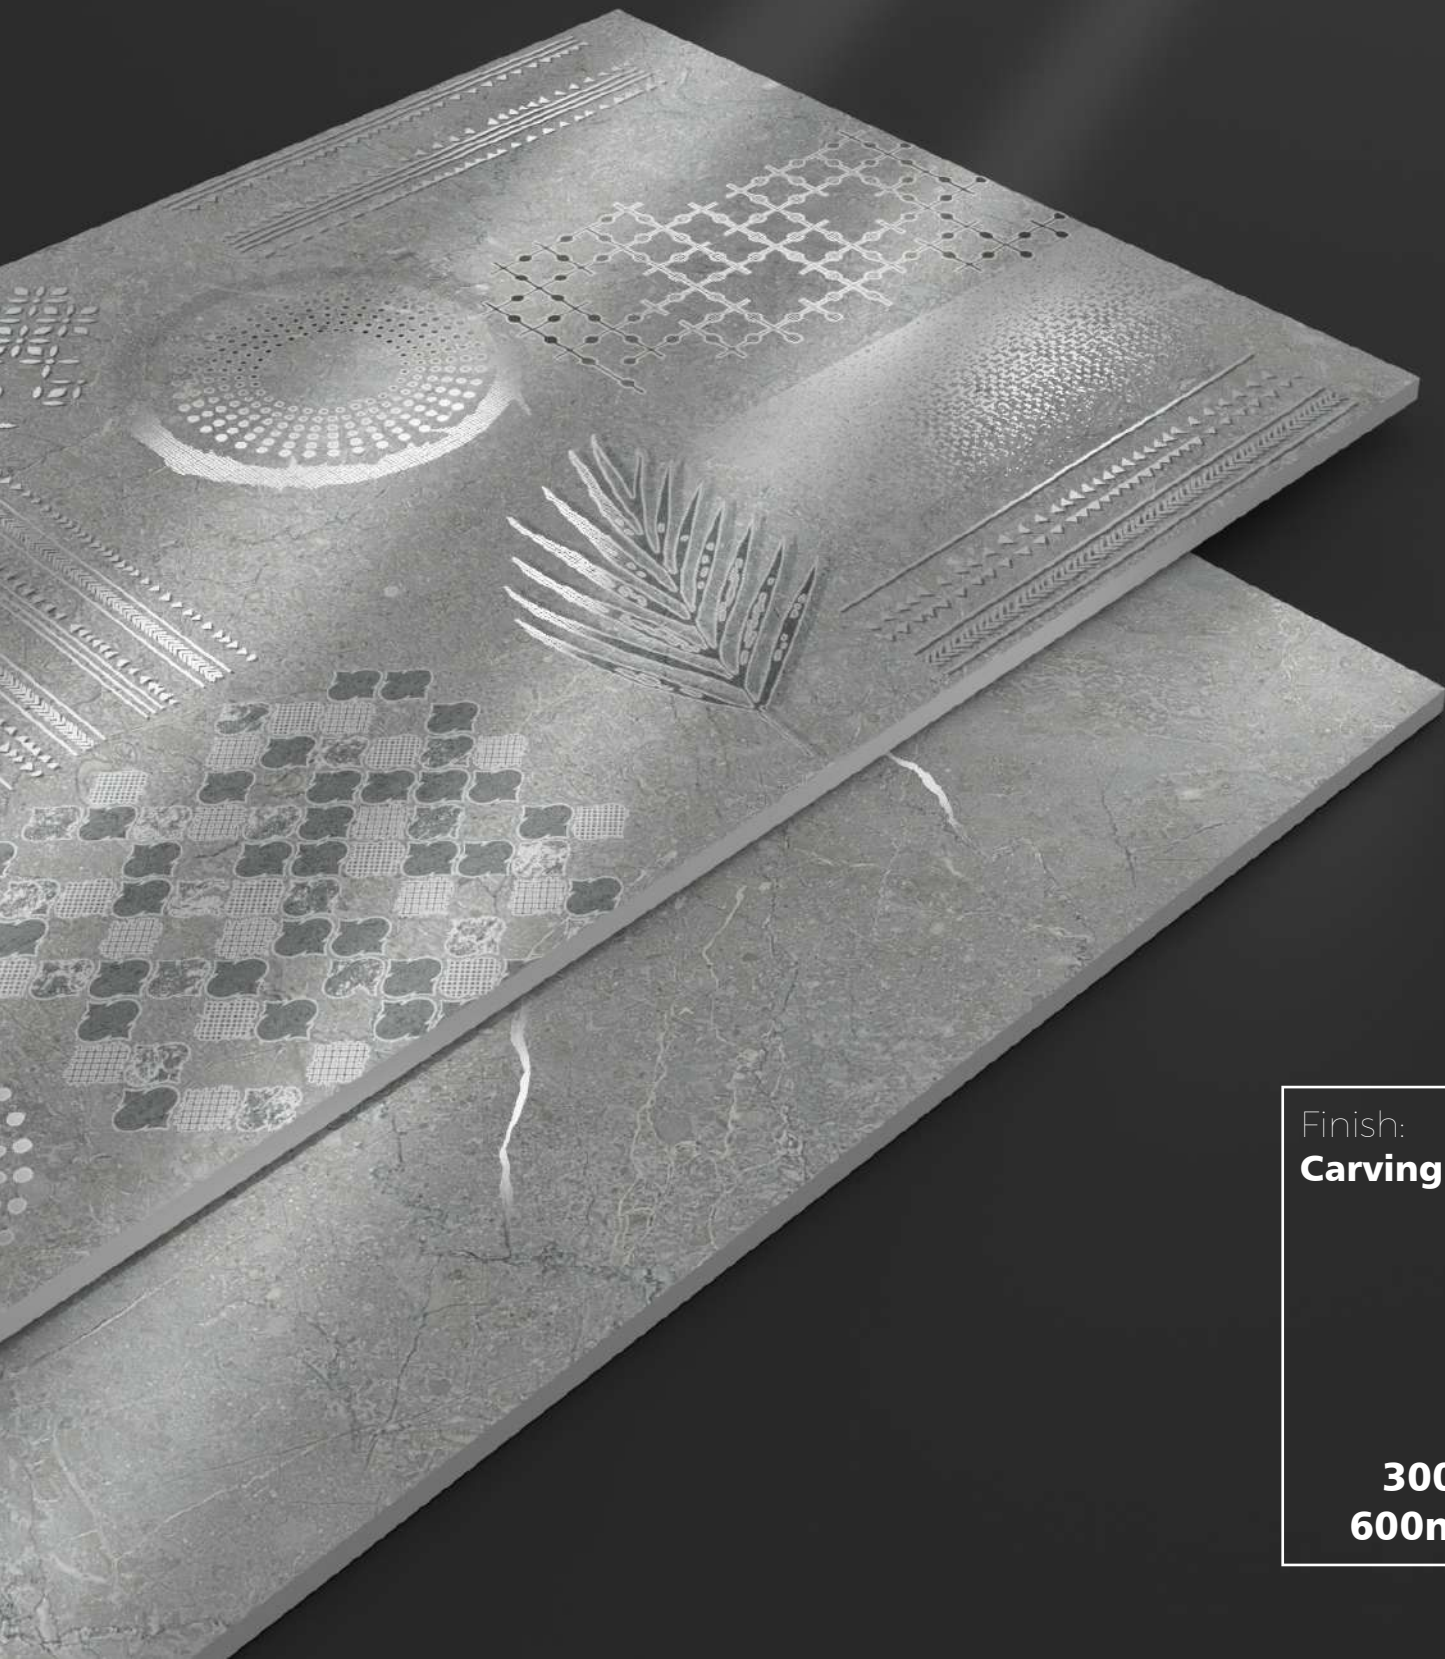

2037 HL1 B

2037 HL2

2037 DK

Random : **4 Face**

100%
Waterproof

Anti-Slip

High
Strength

Random
Design

Eco
Friendly

Floor &
Wall

Finish:
Carving

**300 x
600mm**

Finish : **Carving**

Size : 300 x 600mm

2038 HL1

2038 HL2