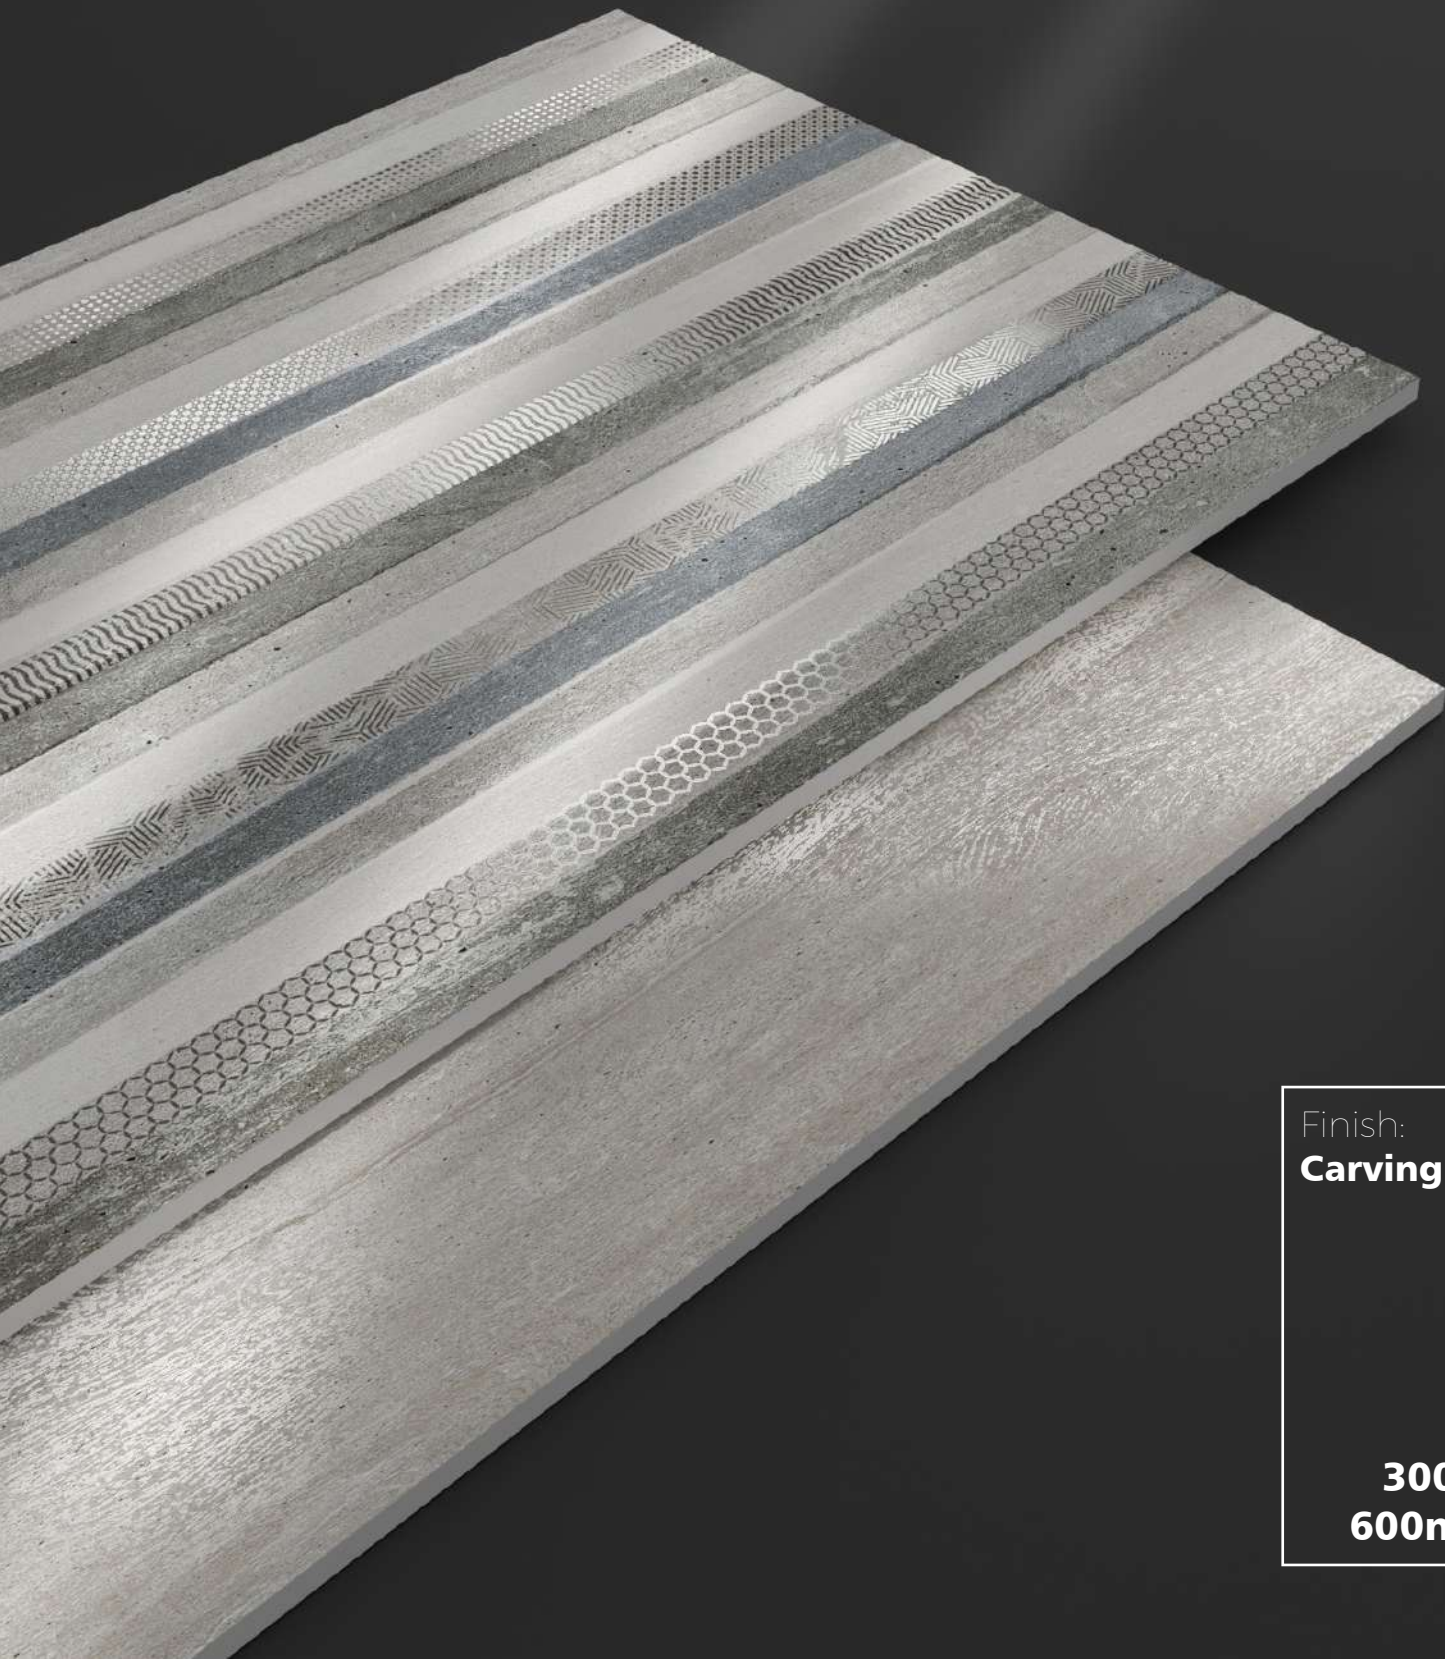

Finish:
Carving

**300 x
600mm**