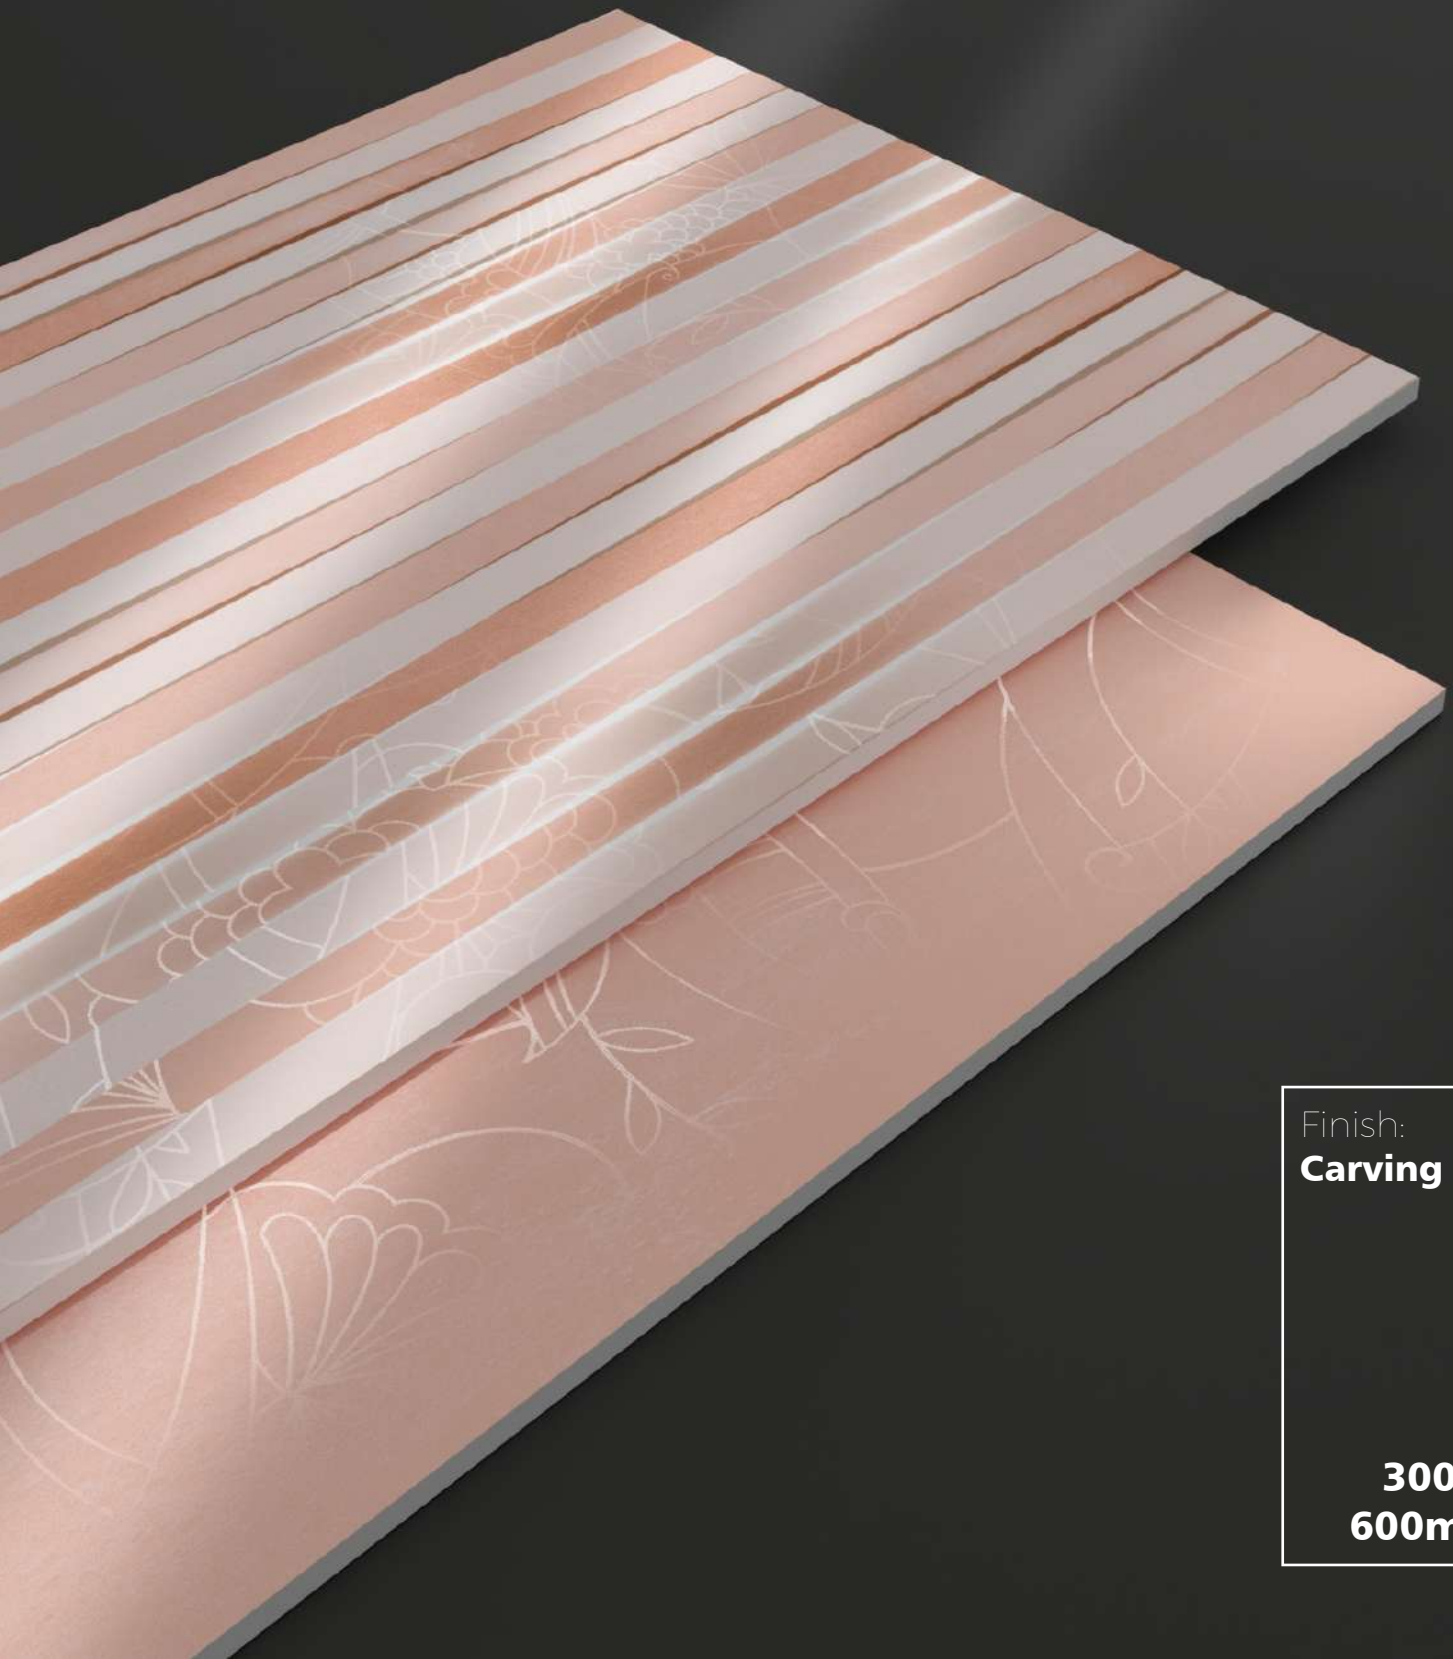

Finish:
Carving

**300 x
600mm**