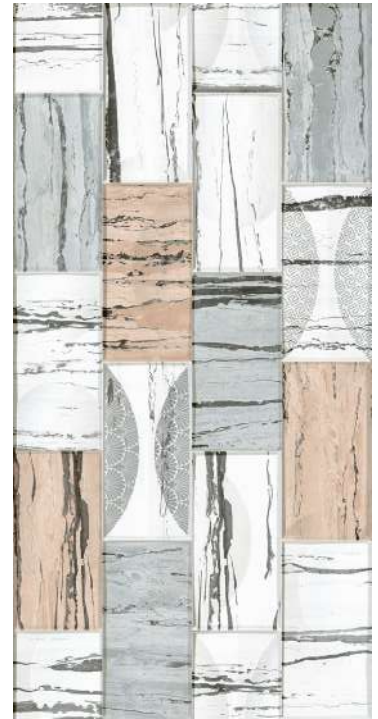

Finish : **Carving**

Size : 300 x 600mm

2026 HL2

Random : **4 Face**