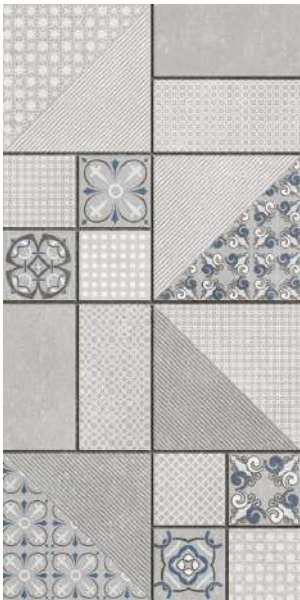

2036 HL2

2036 DK

Random : **4 Face**

Finish:
Carving

**300 x
600mm**

Finish : **Carving**

Size : 300 x 600mm

2037 HL1 A

2037 HL1 B

2037 HL2

2037 DK

Random : **4 Face**

100%
Waterproof

Anti-Slip

High
Strength

Random
Design