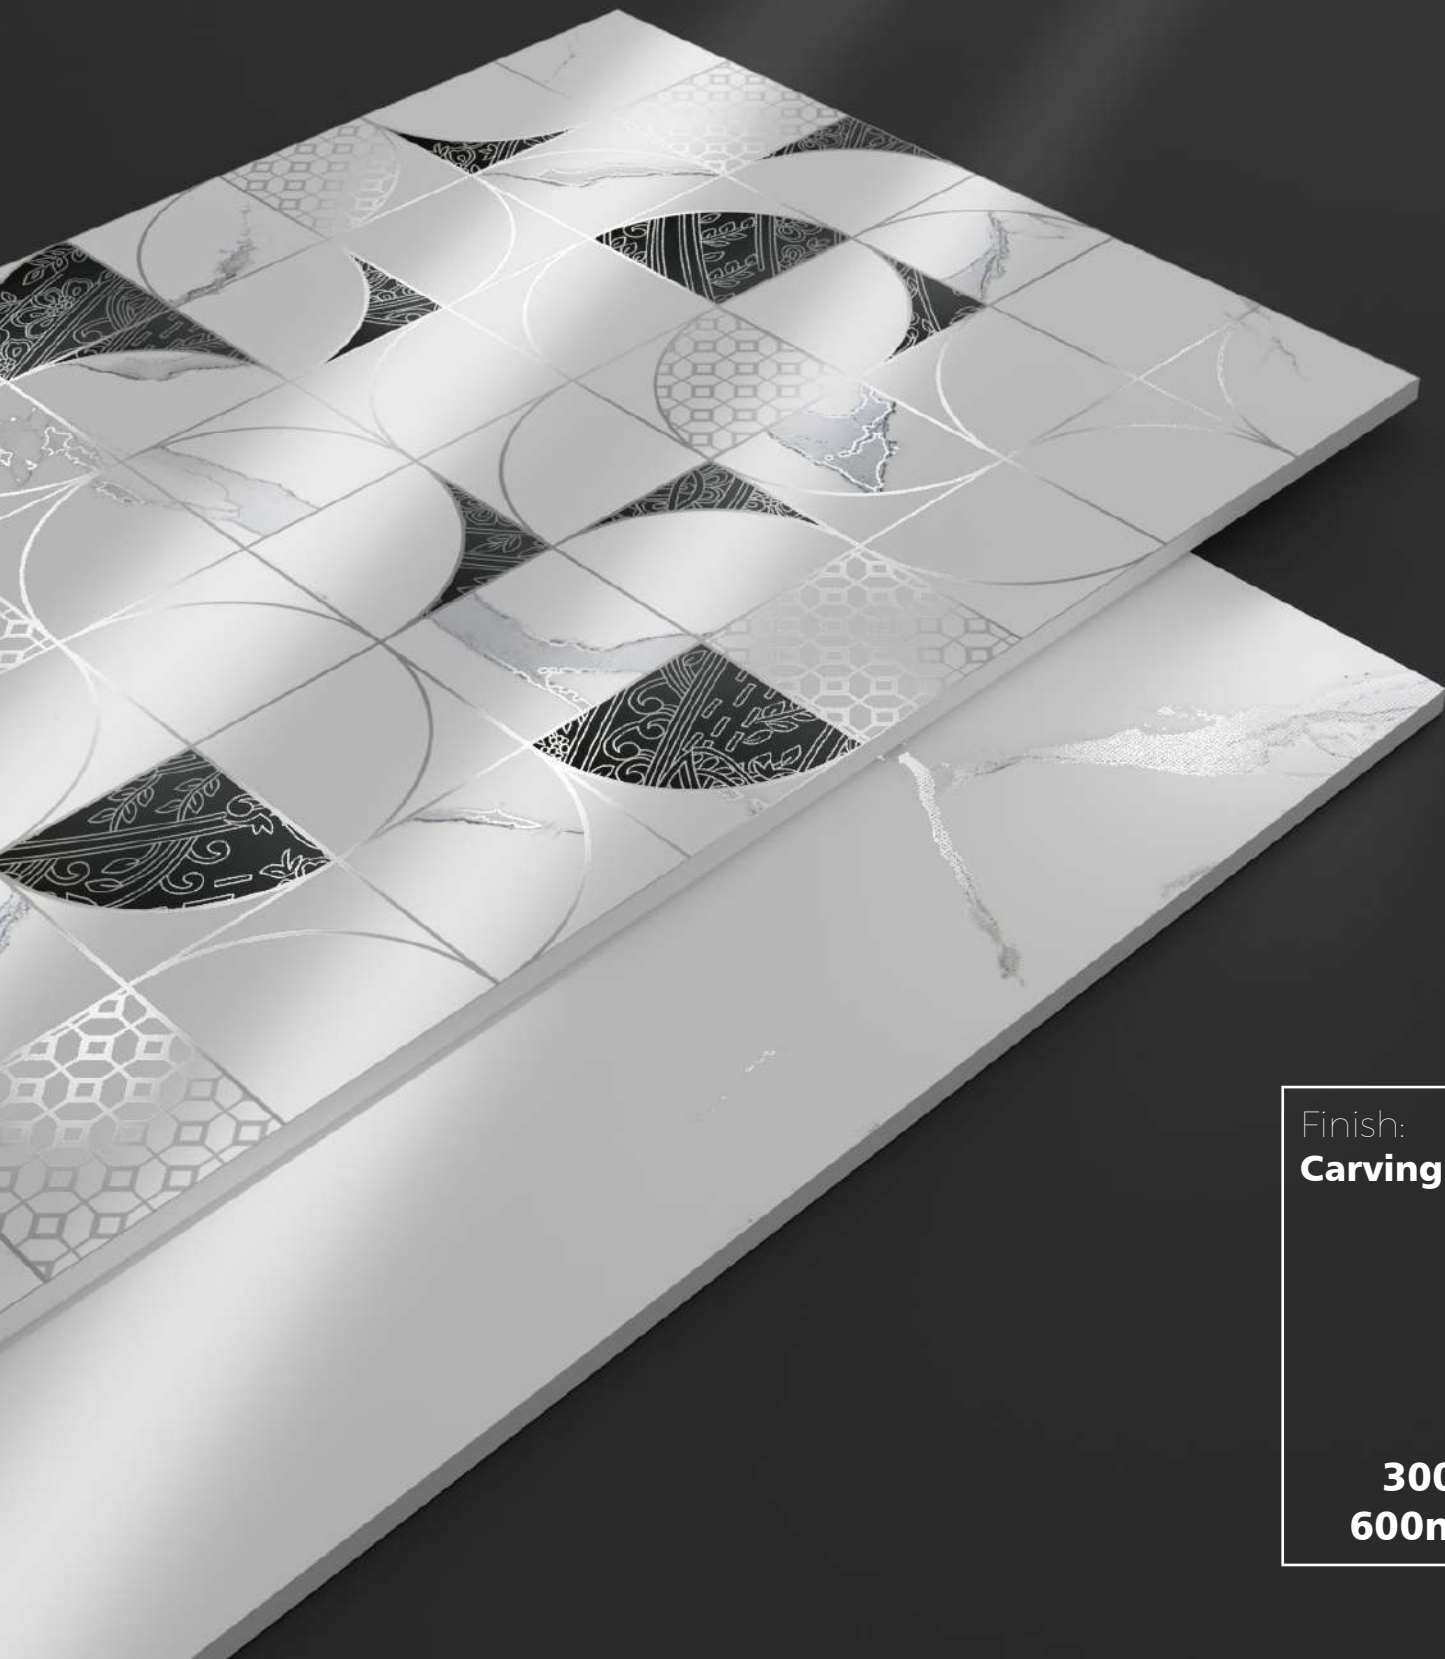

**300 x
600mm**

Finish : **Carving**

Size : 300 x 600mm

2017 HL1

2017 HL2

2017 DK

Random : **4 Face**

Finish:
Carving