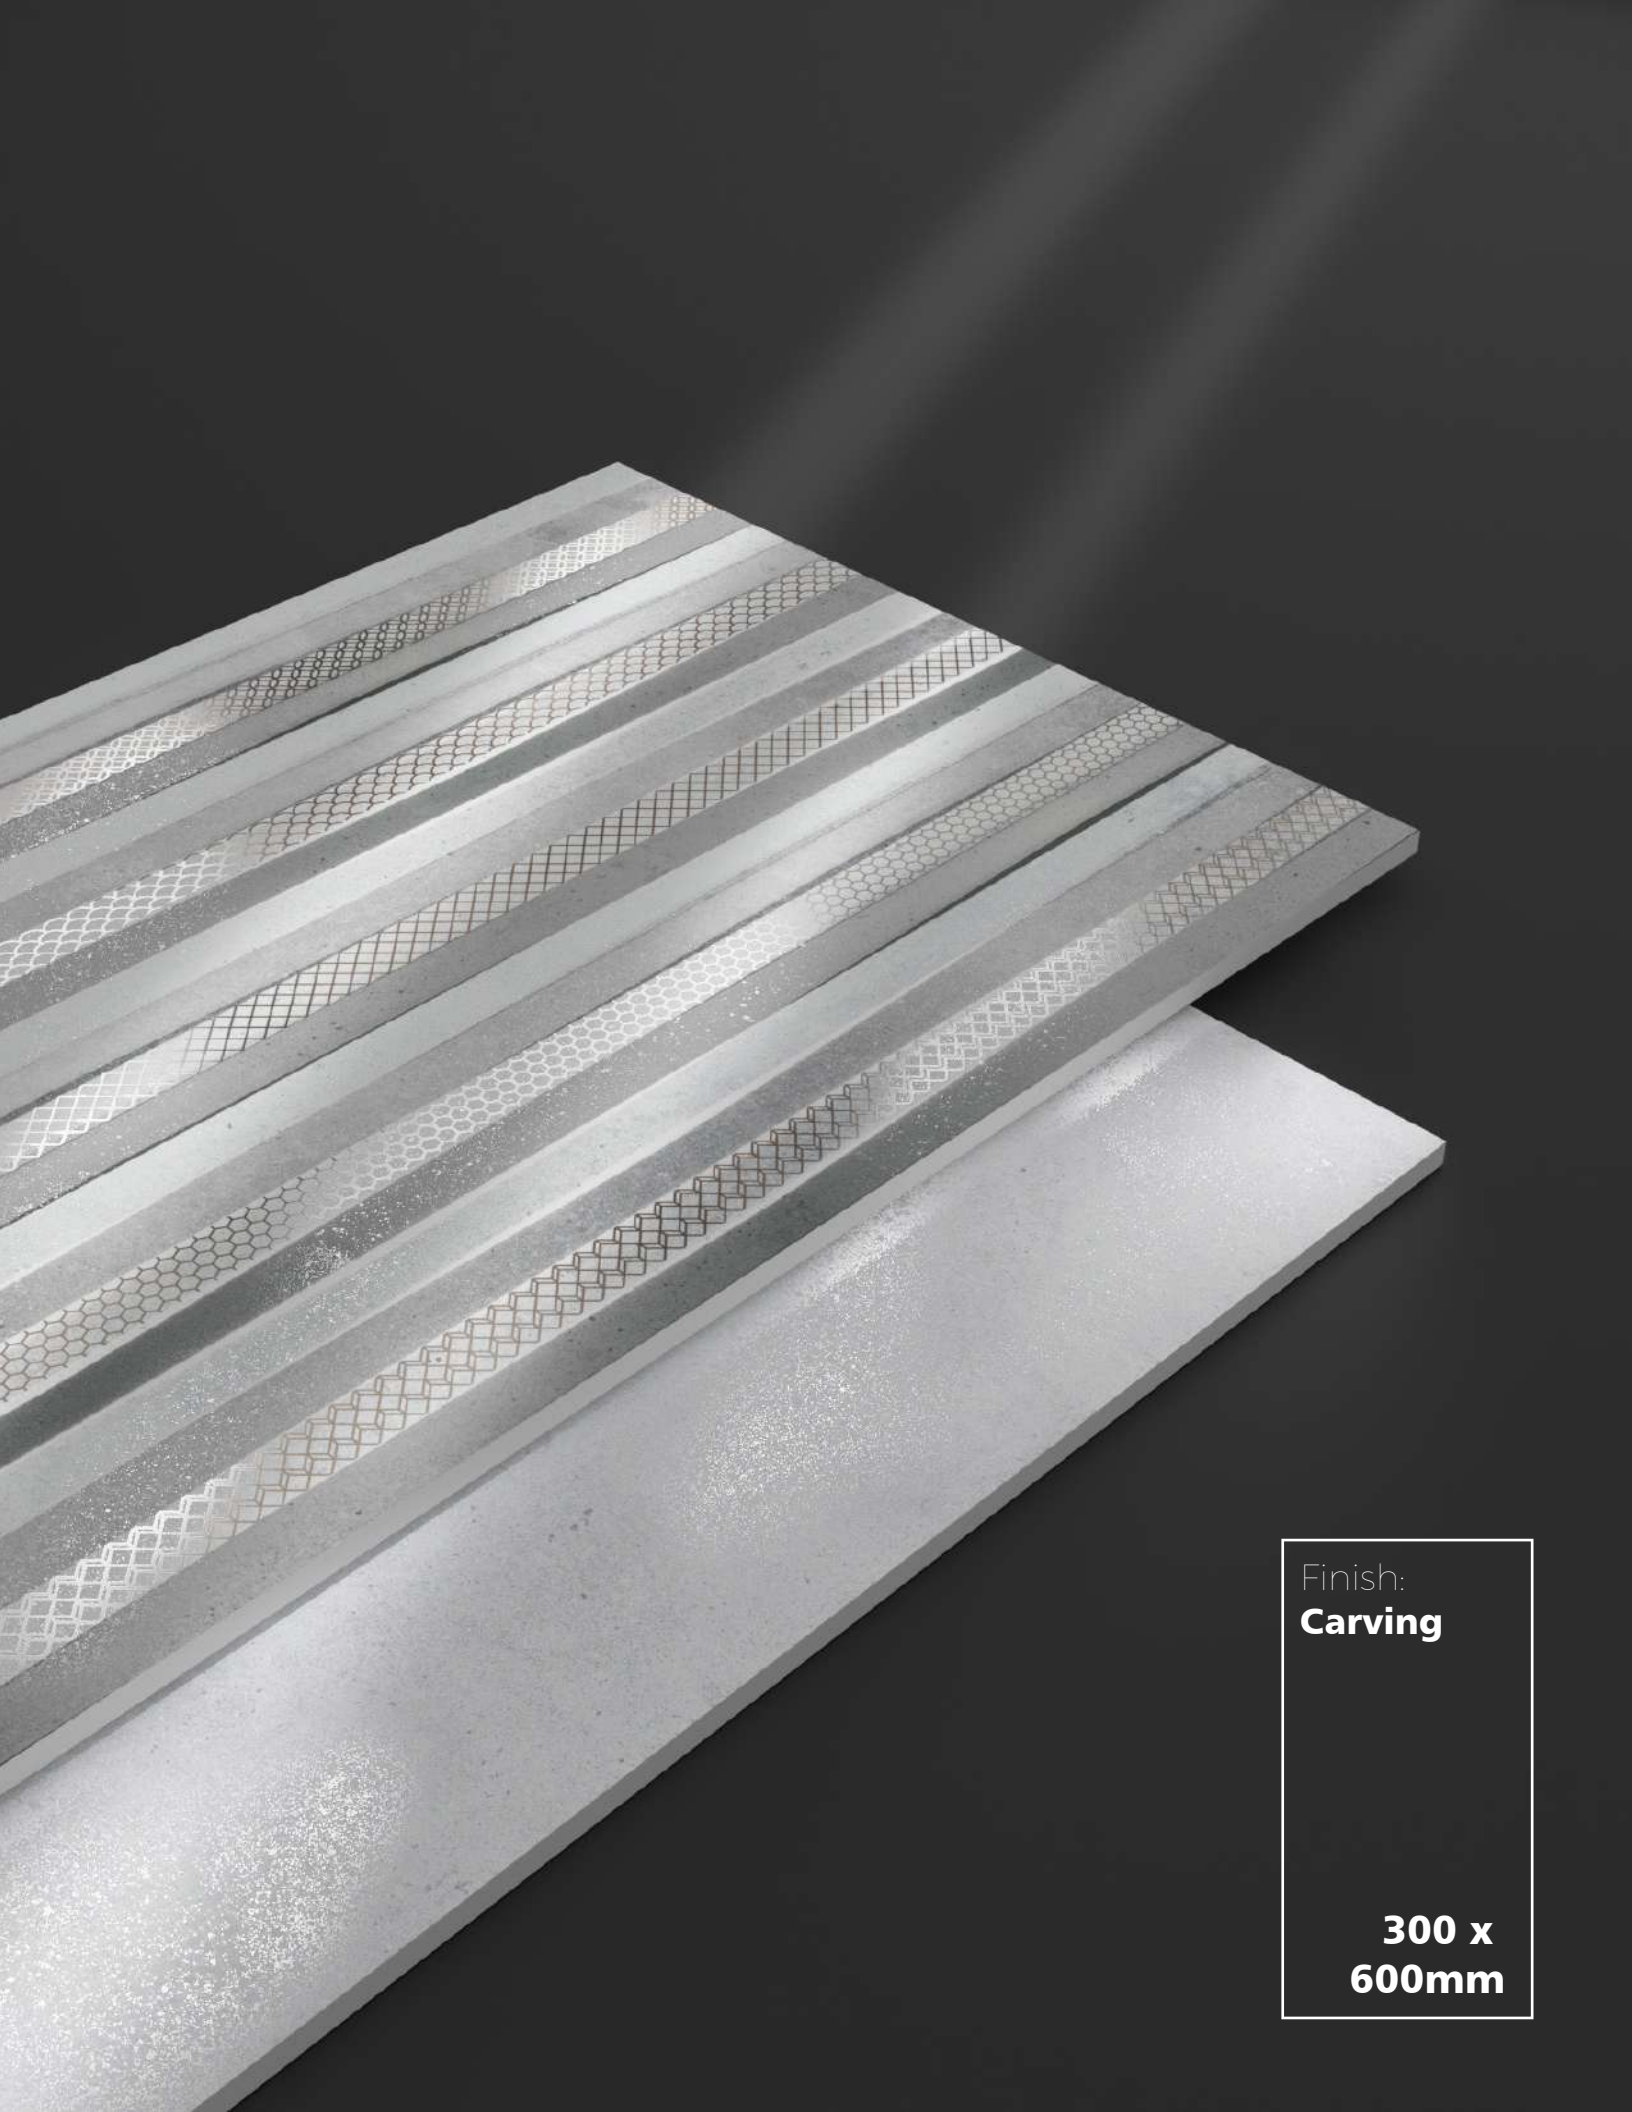

High
Breakage Load

Eco
Friendly

**300 x
600mm**

Finish:
Carving

Finish:
Carving

**300 x
600mm**

Finish : **Carving**

Size : 300 x 600mm