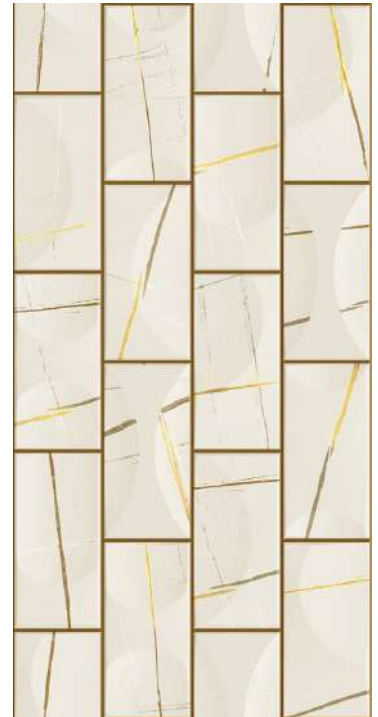

Finish:
Carving

**300 x
600mm**

Finish : **Carving**

Size : 300 x 600mm

2022 LT

2022 HL1

Random : **3 Face**

Finish:
Carving