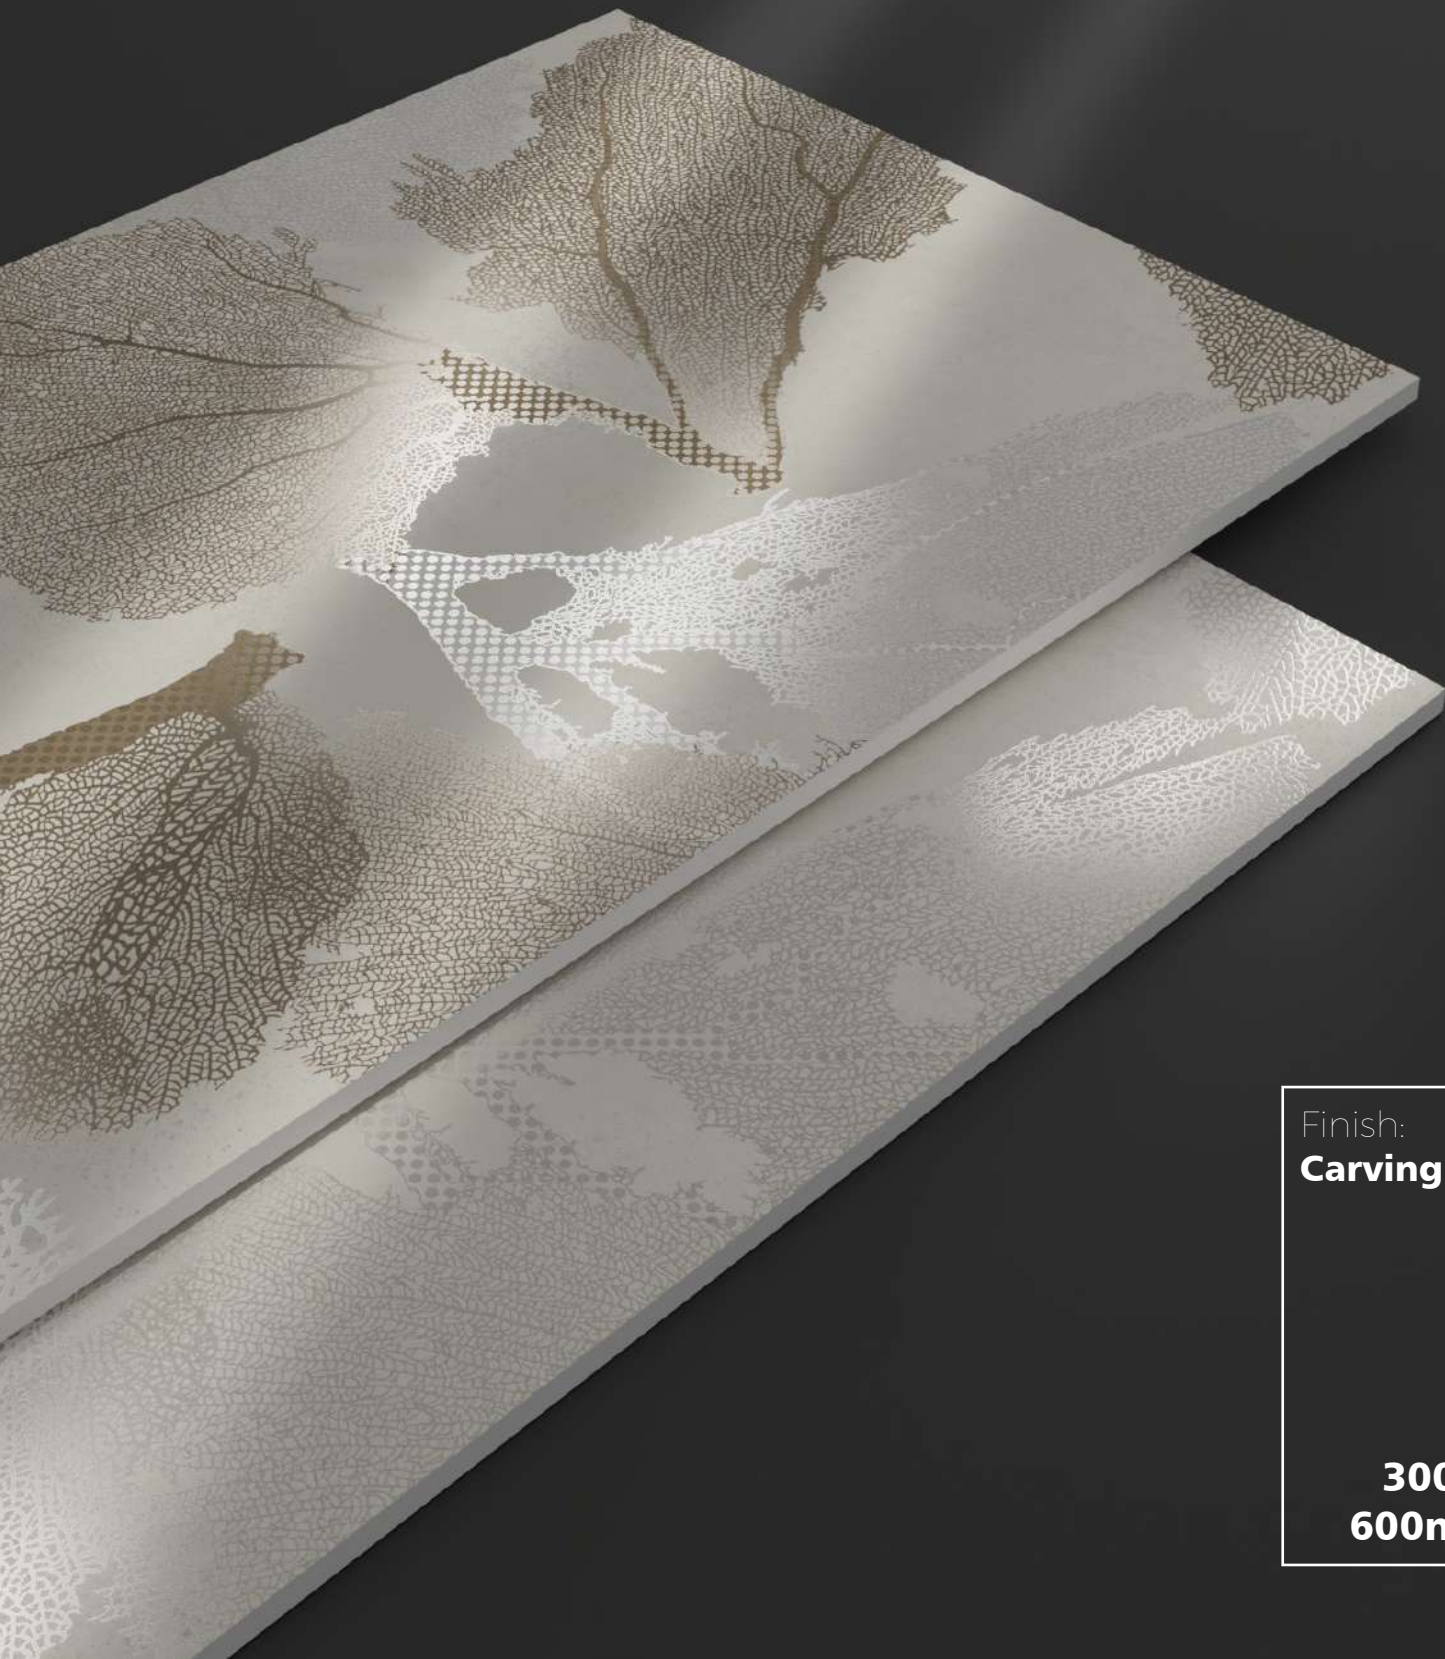

Random : **1 Face**

100%
Waterproof

Anti-
Slip

High
Strength

Random
Design

Eco
Friendly

Floor &
Wall

Finish:
Carving