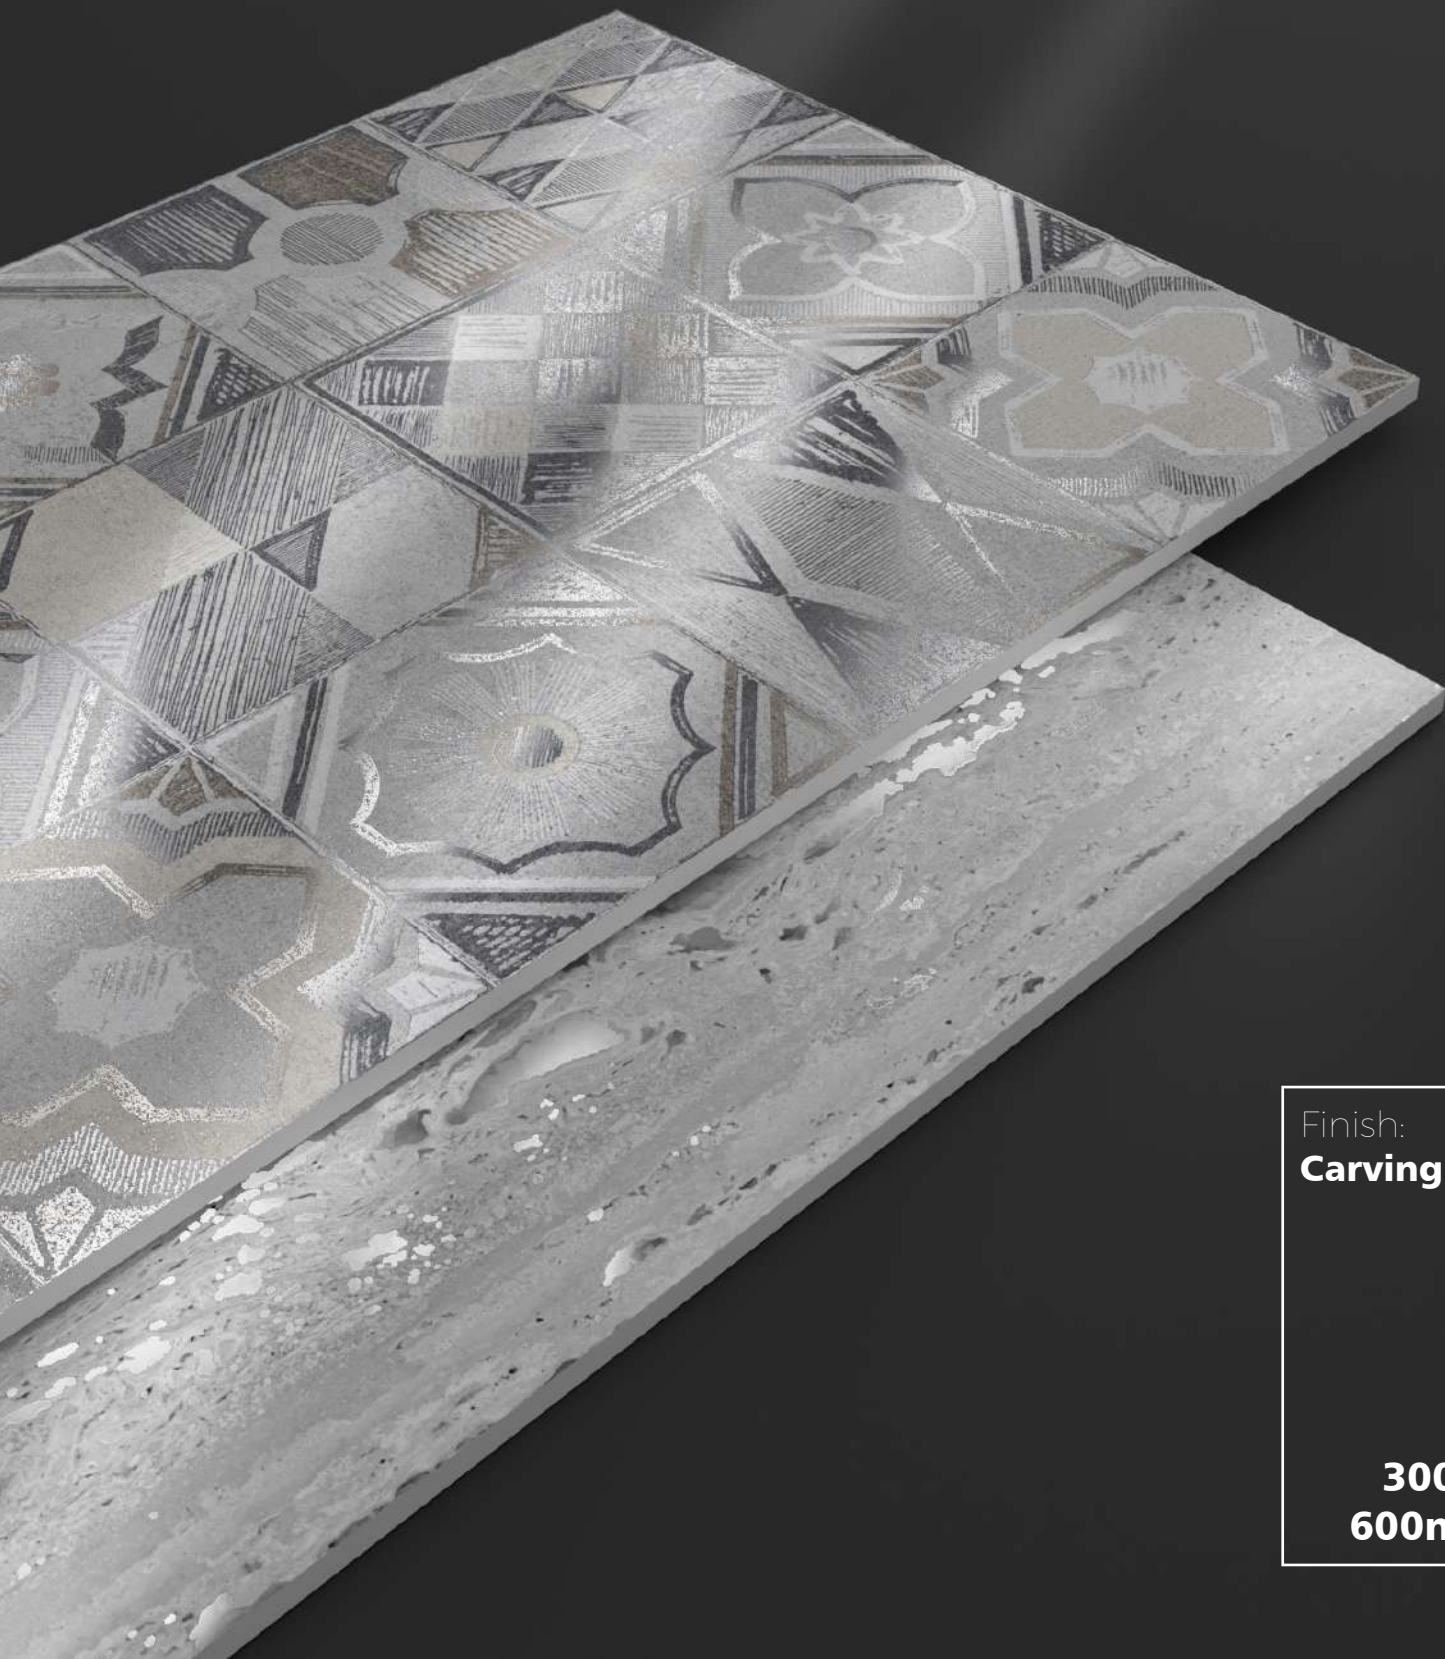

**300 x
600mm**

Finish : **Carving**

Size : 300 x 600mm

2018 LT

2018 HL1

2018 HL2

Random : **4 Face**

Finish:
Carving