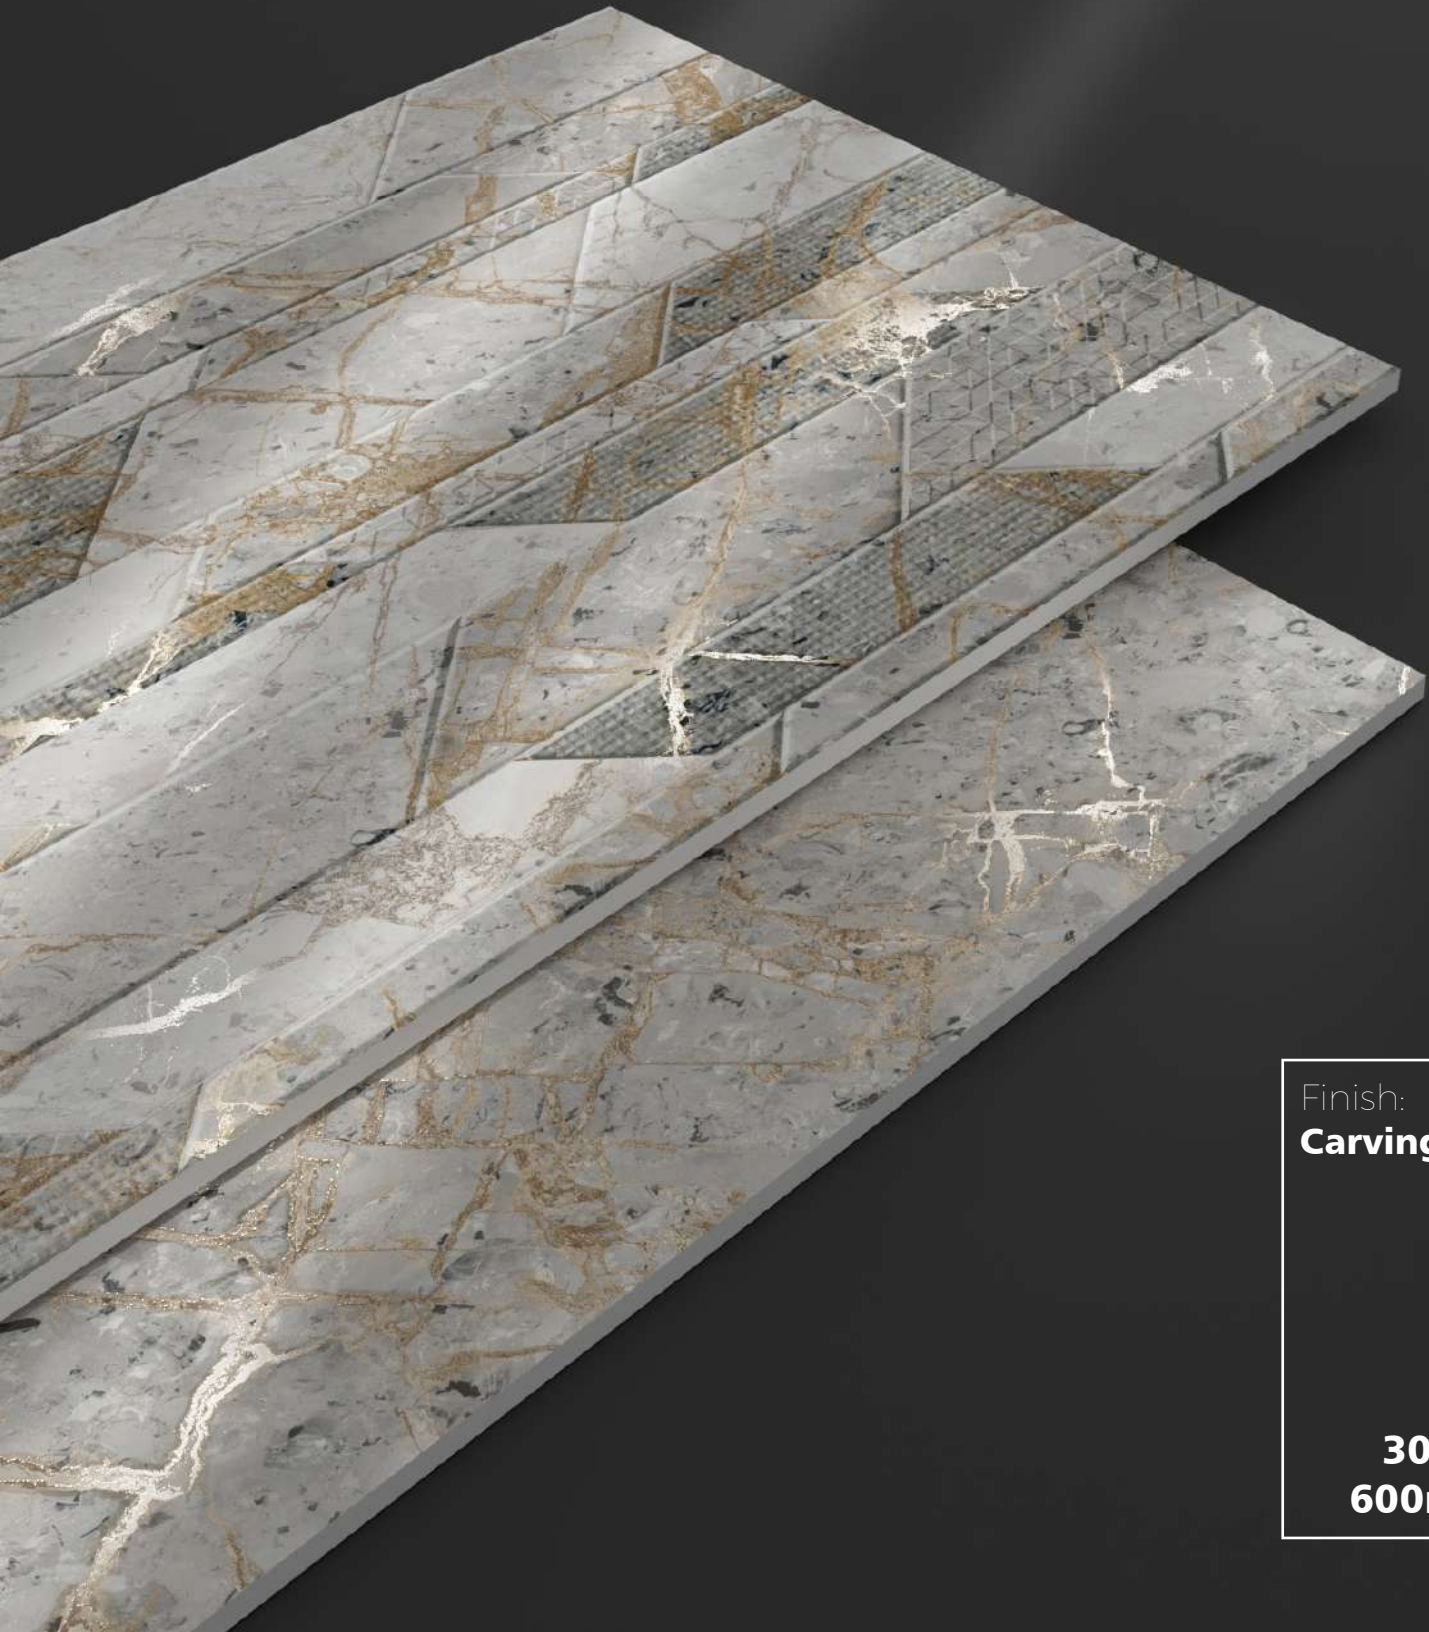

Finish:
Carving

**300 x
600mm**